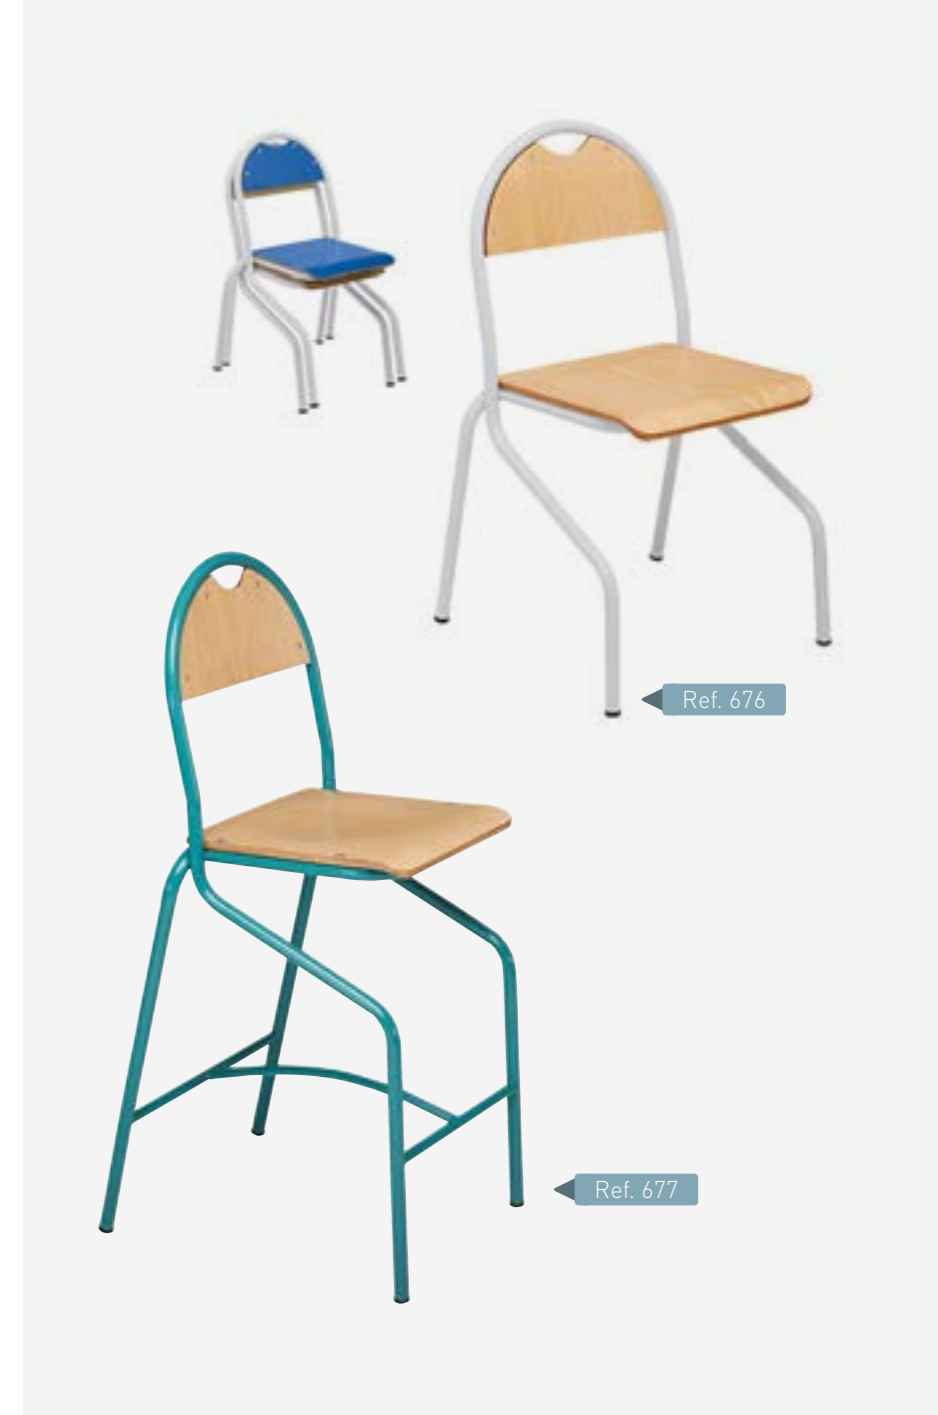

Ref. 677
Cadeira estirador
Assento curvo na frente
Drawing board chair
Curved seat in front
Tubo de aço/ Steel tube: Ø22
Costa / Back: 405x205
Assento / Seat: 370x385
Altura / Height: 670