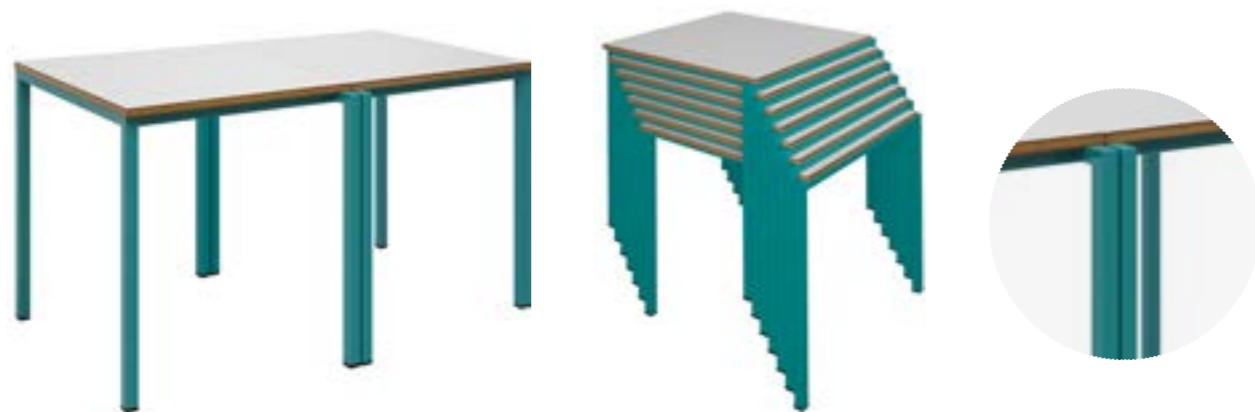

*Folding chair  
Curved seat in front*

Tubo de aço / *Steel tube: Ø22*  
Costa / *Back: 335x190*  
Assento / *Seat: 380x345*  
Altura / *Height: 450*

Ref. 687

Ref. 773

Ref. 696

Ref. 696  
 Cadeira adulto empilhável  
 Assento curvo na frente  
*Stackable adult chair  
 Curved seat in front*  
 Tubo de aço / Steel tube: Ø22  
 Costa / Back: 385x170  
 Assento / Seat: 350x345  
 Altura / Height: 410-450

Ref. 773  
 Mesa multiusos empilhável  
*Multiuse table stackable*  
 Tubo / Tube: Ø30  
 Altura / Height: 610-750

Ref. 749  
Mesa circular  
Circular table  
Tubo de aço / Steel tube: Ø32  
Altura / Height: 410 - 750